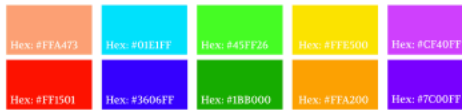

Need To Make A Decision?

Deep and penetrating analysis